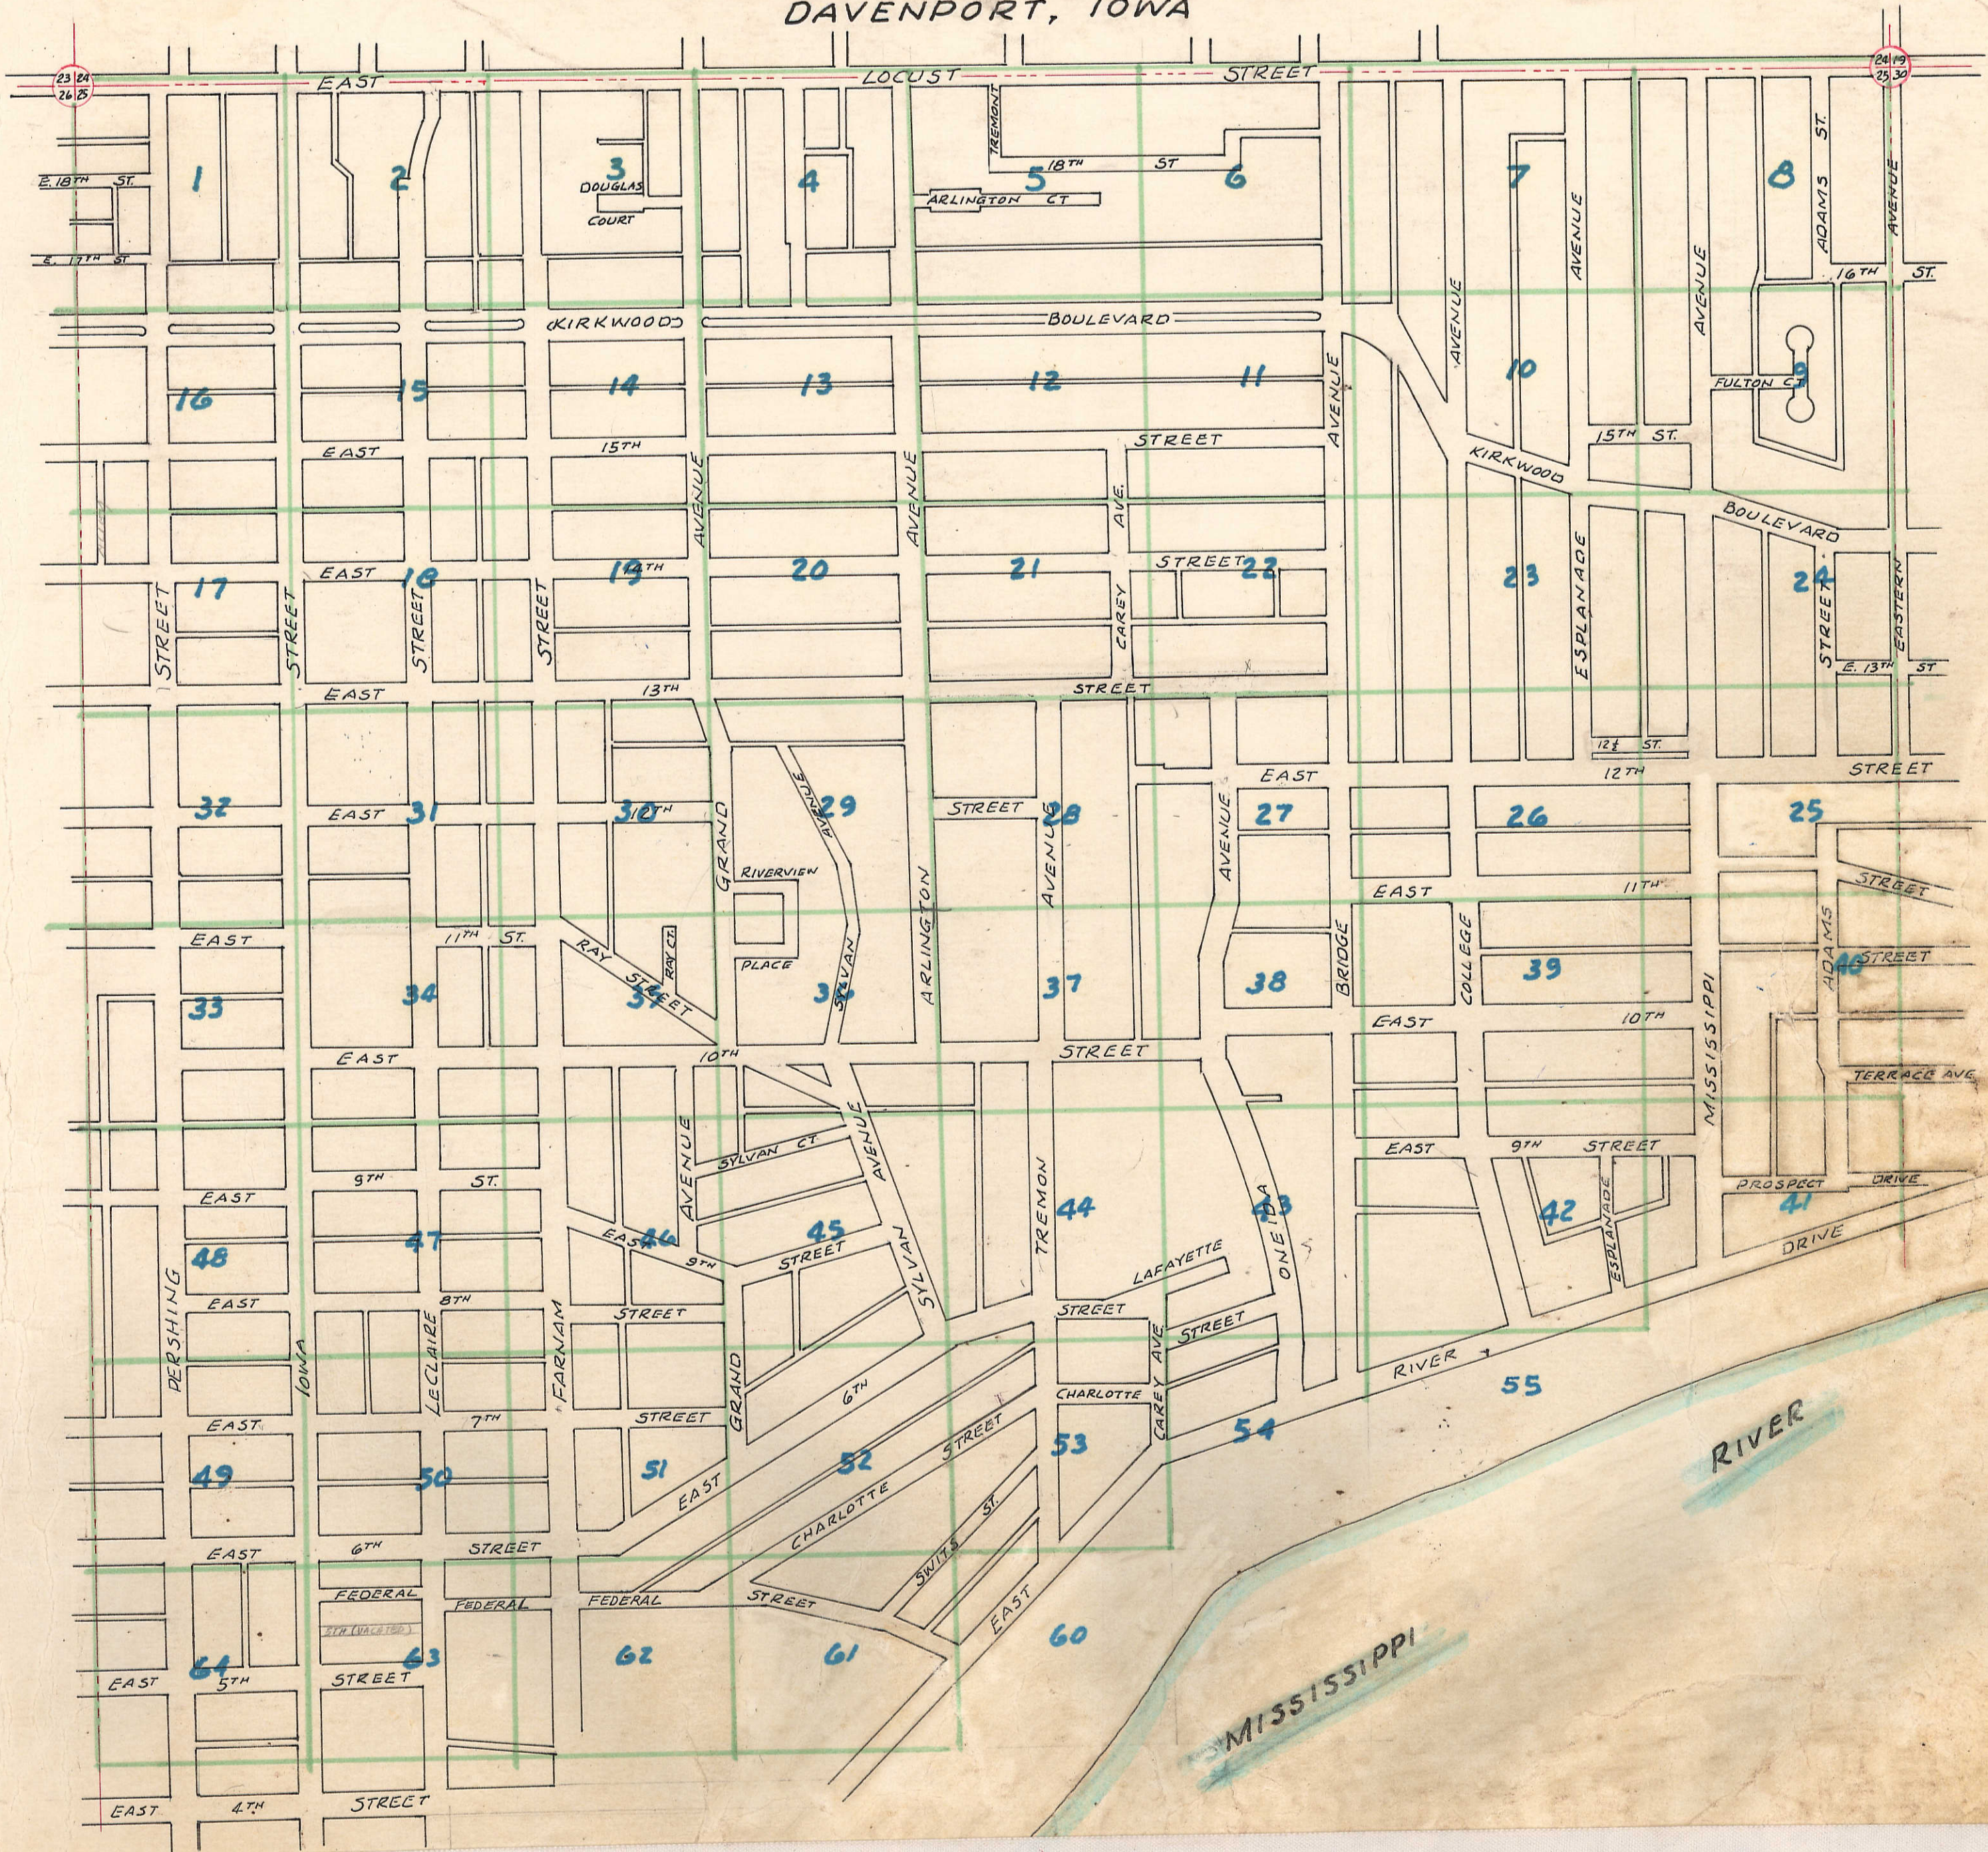

VOLUME F INDEX MAP  
SECTION 25 TOWNSHIP 78 NORTH RANGE 3  
EAST OF THE FIFTH PRINCIPAL MERIDIAN  
DAVENPORT, IOWA

10-18-88